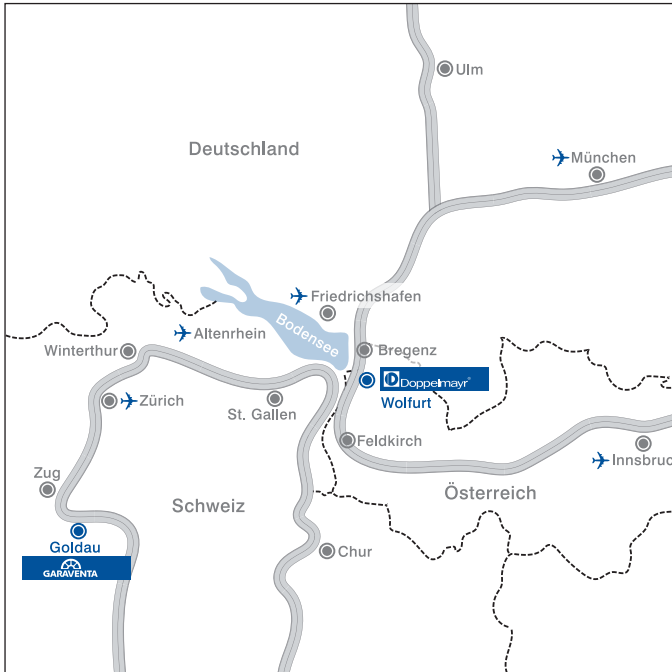

Route map Doppelmayr Transport Technology

- | | |
|---|--|
| <ol style="list-style-type: none"> 1. Offices Hohe Brücke, Konrad-Doppelmayr-Strasse 1 2. Plant Hohe Brücke, Konrad-Doppelmayr-Strasse 2 (Machining, Steel Construction, Steel Apprentices' Workshop) 3. Customer Support, Konrad-Doppelmayr-Strasse 3 4. Plant Güterbahnhof, Senderstrasse 18 (Assembly) | <ol style="list-style-type: none"> 5. Plant Euro Trade, Holzriedstrasse 33 (ABS Transportbahnen, Electrical Workshop, Electrical Apprentices' Workshop) 6. Plant Kella, Kellaweg 26 (Customer training) 7. Plant Kella, Bildsteinerstrasse 17 (Receiving Department, Dispatch) 8. Doppelmayr Sports Ground, Weberstrasse |
|---|--|