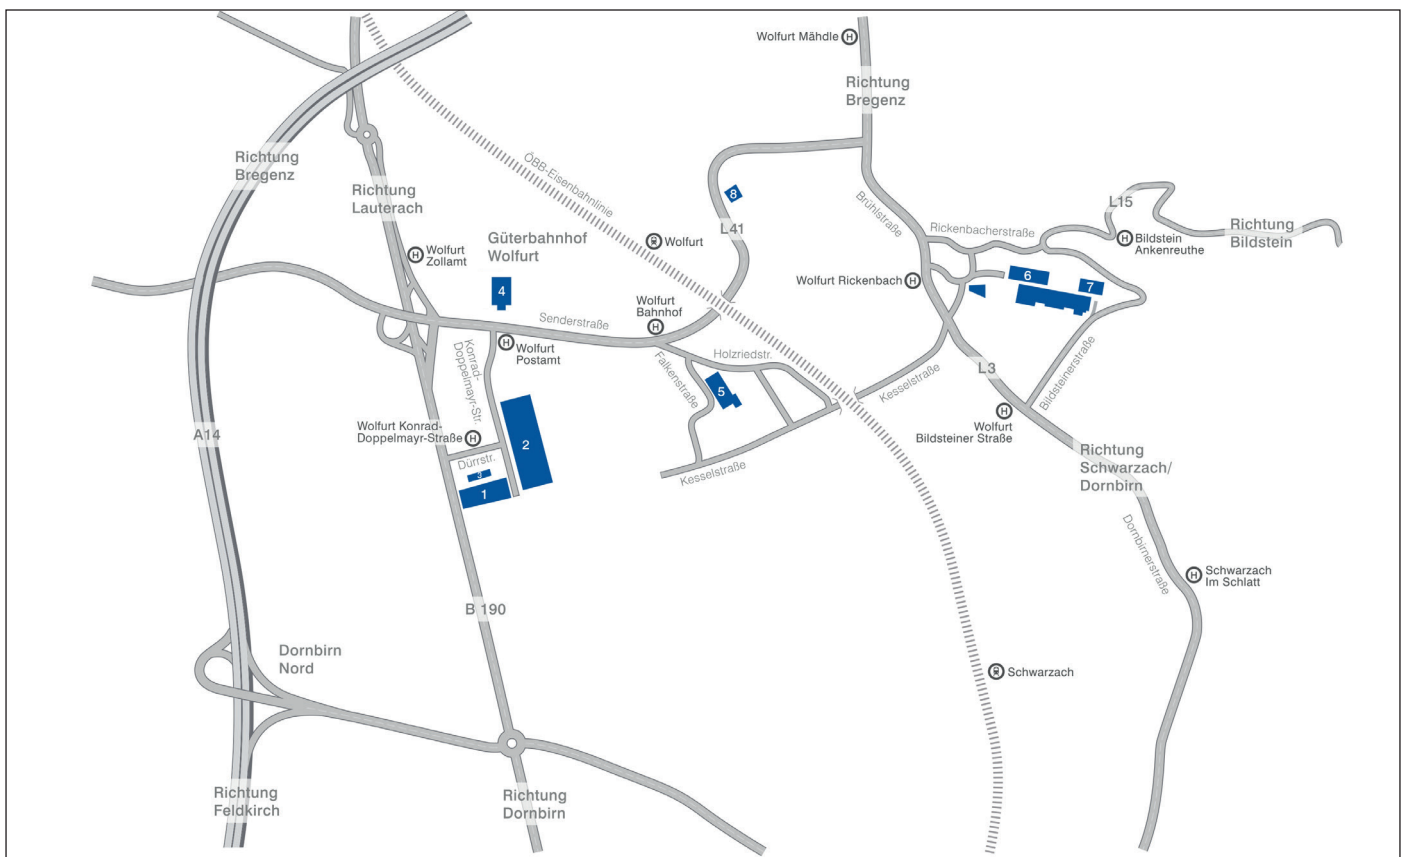

Route map Doppelmayr Transport Technology

- | | |
|---|--|
| <ol style="list-style-type: none"> 1. Offices Hohe Brücke, Konrad-Doppelmayr-Strasse 1 2. Plant Hohe Brücke, Konrad-Doppelmayr-Strasse 2 (Machining, Steel Construction, Steel Apprentices' Workshop) 3. Customer Support, Konrad-Doppelmayr-Strasse 3 4. Plant Güterbahnhof, Senderstrasse 18 (Assembly) | <ol style="list-style-type: none"> 5. Plant Euro Trade, Holzriedstrasse 33 (ABS Transportbahnen, Electrical Workshop, Electrical Apprentices' Workshop) 6. Plant Kella, Kellaweg 26 (Customer training) 7. Plant Kella, Bildsteinerstrasse 17 (Receiving Department, Dispatch) 8. Doppelmayr Sports Ground, Weberstrasse |
|---|--|